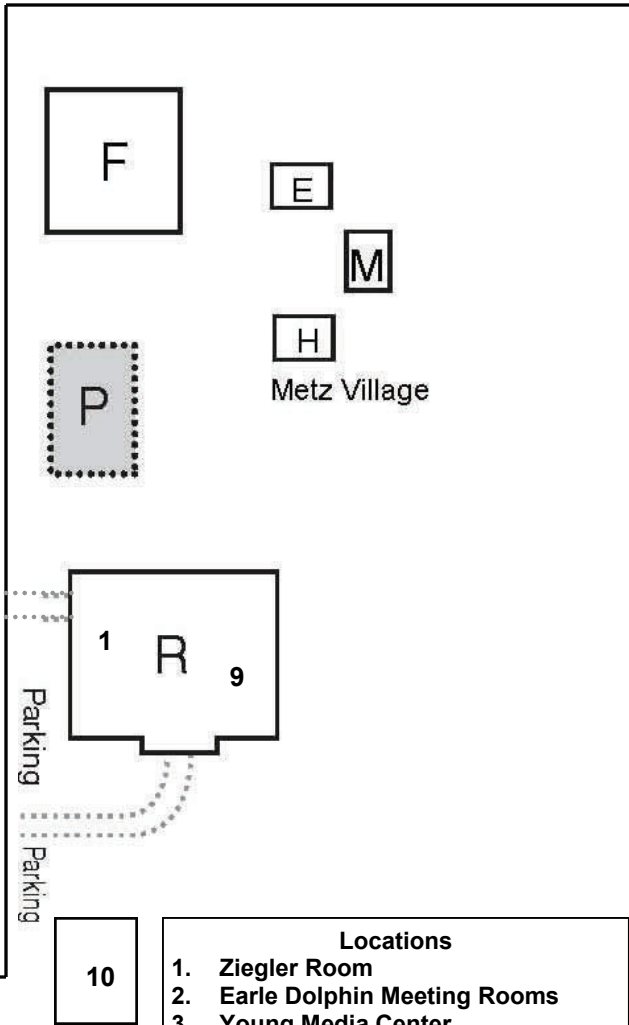

Ferry Beach Park Association Campus Map

- Buildings**
- A. Rose Pavilion
 - B. Wash Houses
 - C. Grove Garage/Laundry
 - D. 5 Morris Ave. (Crew Housing 2nd floor)
 - E. Crew Chaplain's Cabin
 - F. Kelley Cottage (Crew Housing 2nd floor)
 - G. Gardiner Cottage (Crew Housing 2nd floor)
 - H. Program Director's Cabin
 - J. DeWolfe Dining Room/Rowland Kitchen
 - K. Ferry Beach Store
 - M. Minister of the Week's Cabin
 - N. Nurse's Cabin
 - P. Private Homes
 - Q. Quillen
 - R. Rowland
 - S. Claflin (Crew Housing)
 - U. Underwood

To Camp Ellis ← Seaside Ave. (Route 9) → To Ocean Park

- Locations**
1. Ziegler Room
 2. Earle Dolphin Meeting Rooms
 3. Young Media Center
 4. Children's Program and Art Center
 5. Screen House
 6. Dining Area
 7. Kitchen
 8. Grove Bonfire
 9. Gayla Theater
 10. Tent