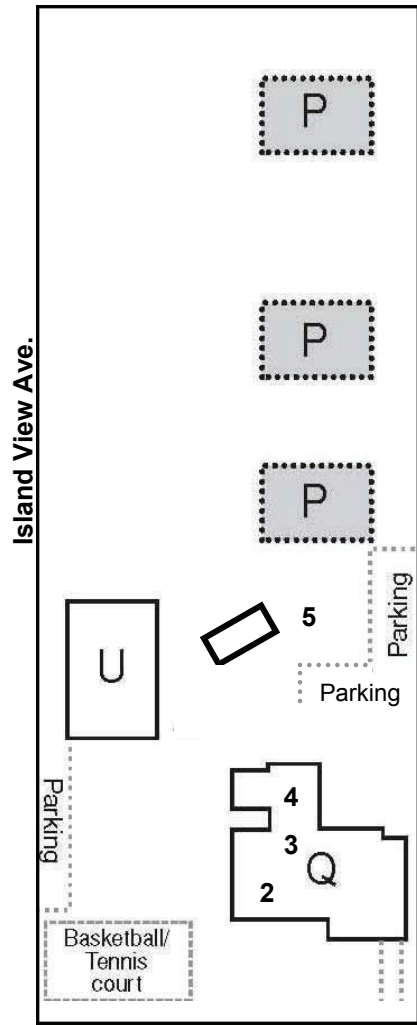

Ferry Beach Park Association Campus Map

- Buildings**
- A. Rose Pavilion
 - B. Wash Houses
 - C. Grove Garage/Laundry
 - D. 5 Morris Ave. (Crew Housing 2nd floor)
 - E. Crew Chaplain's Cabin
 - F. Kelley Cottage (Crew Housing 2nd floor)
 - G. Gardiner Cottage (Crew Housing 2nd floor)
 - H. Program Director's Cabin
 - J. DeWolfe Dining Room/Rowland Kitchen
 - K. Ferry Beach Store
 - M. Minister of the Week's Cabin
 - N. Nurse's Cabin
 - P. Private Homes
 - Q. Quillen
 - R. Rowland
 - S. Claflin (Crew Housing)
 - U. Underwood

To Camp Ellis ← Seaside Ave. (Route 9) → To Ocean Park

- Locations**
1. Ziegler Room
 2. Earle Dolphin Meeting Rooms
 3. Young Media Center
 4. Children's Program and Art Center
 5. Screen House
 6. Dining Area
 7. Kitchen
 8. Grove Bonfire
 9. Gayla Theater
 10. Tent