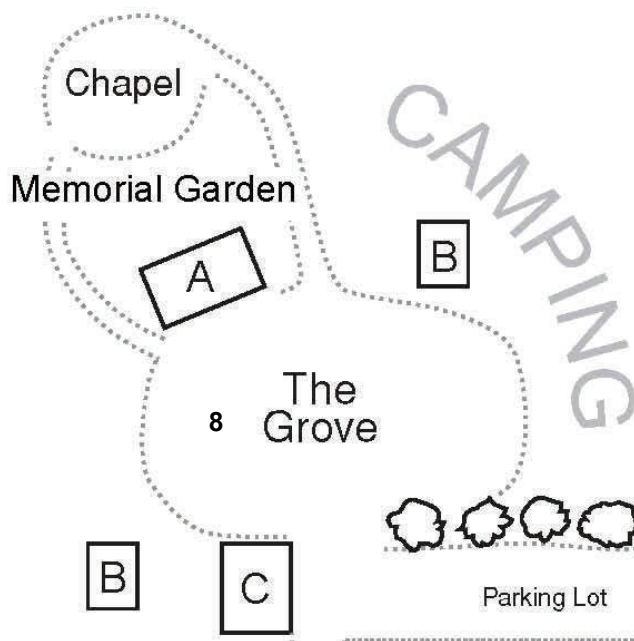

Ferry Beach Park Association Campus Map

- Buildings**
- A. Rose Pavilion
 - B. Wash Houses
 - C. Grove Garage/Laundry
 - D. 5 Morris Ave. (Crew Housing 2nd floor)
 - E. Crew Chaplain's Cabin
 - F. Kelley Cottage (Crew Housing 2nd floor)
 - G. Gardiner Cottage (Crew Housing 2nd floor)
 - H. Program Director's Cabin
 - J. DeWolfe Dining Room/Rowland Kitchen
 - K. Ferry Beach Store
 - M. Minister of the Week's Cabin
 - N. Nurse's Cabin
 - P. Private Homes
 - Q. Quillen
 - R. Rowland
 - S. Claflin (Crew Housing)
 - U. Underwood

To Camp Ellis ← Seaside Ave. (Route 9) → To Ocean Park

- Locations**
1. Ziegler Room
 2. Earle Dolphin Meeting Rooms
 3. Young Media Center
 4. Children's Program and Art Center
 5. Screen House
 6. Dining Area
 7. Kitchen
 8. Grove Bonfire
 9. Gayla Theater
 10. Tent