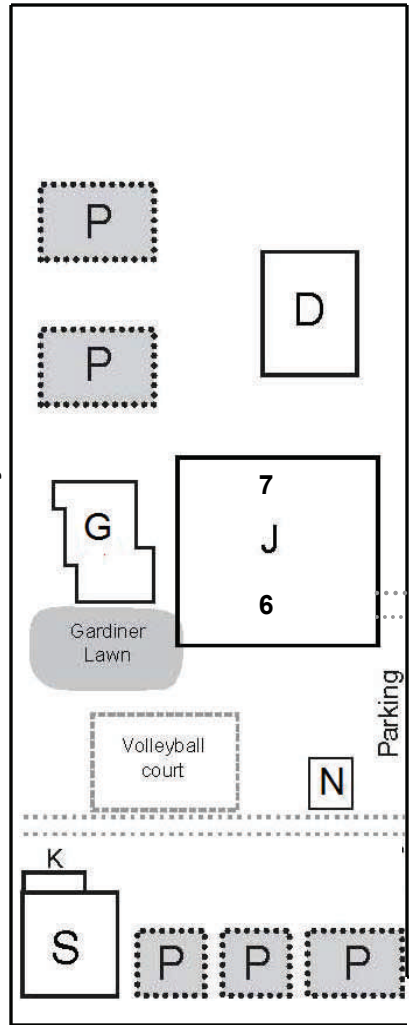

Ferry Beach Park Association Campus Map

- Buildings**
- A. Rose Pavilion
 - B. Wash Houses
 - C. Grove Garage/Laundry
 - D. 5 Morris Ave. (Crew Housing 2nd floor)
 - E. Crew Chaplain's Cabin
 - F. Kelley Cottage (Crew Housing 2nd floor)
 - G. Gardiner Cottage (Crew Housing 2nd floor)
 - H. Program Director's Cabin
 - J. DeWolfe Dining Room/Rowland Kitchen
 - K. Ferry Beach Store
 - M. Minister of the Week's Cabin
 - N. Nurse's Cabin
 - P. Private Homes
 - Q. Quillen
 - R. Rowland
 - S. Claflin (Crew Housing)
 - U. Underwood

To Camp Ellis ← Seaside Ave. (Route 9) → To Ocean Park

- Locations**
1. Ziegler Room
 2. Earle Dolphin Meeting Rooms
 3. Young Media Center
 4. Children's Program and Art Center
 5. Screen House
 6. Dining Area
 7. Kitchen
 8. Grove Bonfire
 9. Gayla Theater
 10. Tent